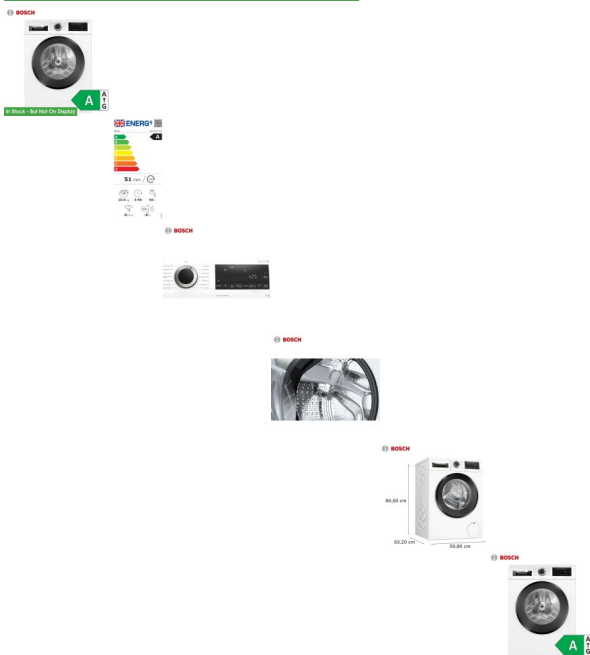

## Bosch 10kg 1400 Spin Serie 6 Washing Machine \*\* Save £100 \*\* (WGG254Z1GB)

In Stock - But Not On Display

This 10 kg machine from Bosch has built in anti-stain options that can tackle common stains like butter or oil, grass, red wine and blood stains. It does this by using a combination of drum agitation, precise soaking together with the power of biological detergents. Save £100 - Normally £650

#### Description

- Max 10 kg Load
  - Flexible temperature control, choose your own dependent on fabric type.
  - Wave guide drum is gentler on your clothes, improves spin and wash performance.
  - Speed perfect option for time when you need a smaller load done quickly.
  - Super quick 30 min wash for last minute washing needs.
  - Dimensions (H x W): 84.5 cm x 59.8 cm
  - Washer depth: 59.0 cm
  - Washer depth including door: 63.2 cm
- 
- \*5-year warranty offer, subject to registration. Offer ends 31st March 2027 - terms and conditions apply, full details can be found [here](#)