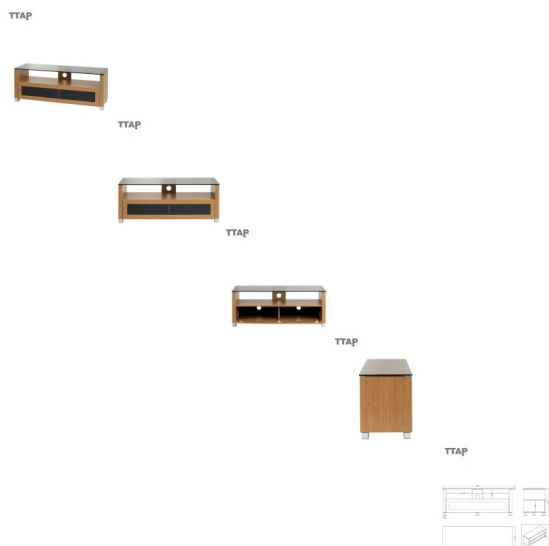

Ttap TV Cabinet (ELECAB-1250-OAK)

Simple and contemporary, the Elegance Cabinet TV stand will create an eye-catching focal point in your living room. It is finished with a wood effect grain finish contrasted with a tinted glass 8mm top panel. The front door opens to reveal two spacious storage compartments. These compartments include cable management holes in the back panel to keep everything neat. There is a handy shelf which is perfect for locating a soundbar.

Rating: Not Rated Yet
Price
Tooby's Price £200.00

[Ask a question about this product](#)

Manufacturer [TTAP](#)

Description

- Modern design using contrasting laminated wood panels and 8mm grey-tinted glass.
- The shelf is ideal for a sound bar, whilst electronics can be stored in the cabinet section.
- Soft open and close door.
- Remote control-friendly glass.
- Cable management.
- Supplied flat packed for DIY self-assembly