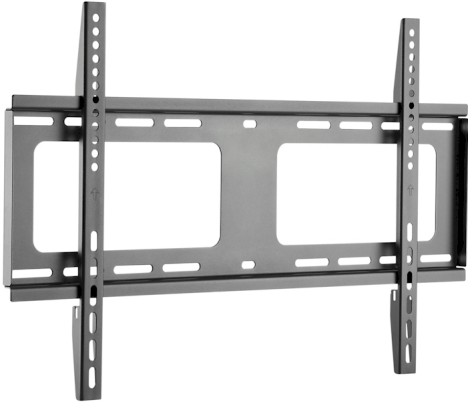

TTAP Flat Wall Mount (Max 600X400) (TTD604FHD)

TTAP

Substantial flat wall bracket suitable for most TV's from 50" up to 85" or 80Kg in weight.

Rating: Not Rated Yet

Price

Tooby's Price £49.99

[Ask a question about this product](#)

Manufacturer [TTAP](#)

Description

- Extra Strong holds up to 80 Kg
- Fits TVs up to 85"
- Perfect for extra large TVs and monitors
- Low profile

Wall Brackets: TTAP Flat Wall Mount (Max 600X400) (TTD604FHD)

- Comes with security locking screws
- All fixings included