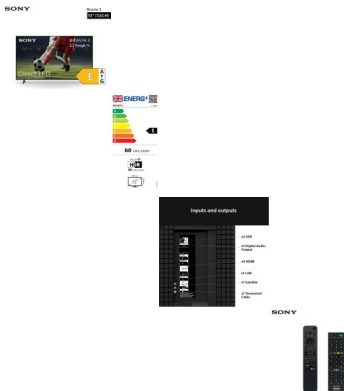

Sony 50" Bravia 3 - 4K - Google Smart Television (K50S38B.UKA 50)

SONY

Bravia 3

50" (126CM)

Sony's 50" Model in the 2025/26 range, it features the X1 picture processor once only found on its larger screen models. With the Google smart TV system on board, you are assured of the widest range of apps, both now and in the future.

Rating: Not Rated Yet

Price

Tooby's Price £579.00

[Ask a question about this product](#)

Manufacturer [Sony](#)

Description

- 4K Resolution (3840 x 2160)
- Freeview HD Tuner
- Google TV smart platform
- X1™ Picture processor

- 4 HDMI Ports (left-hand side pointing left)

- Ethernet socket (Left-hand side) and Wi-Fi built in
- 2 USB Ports (Left-hand side, facing left)
- Optical Audio Output (Left-hand side, facing left)
- Aerial input (Left-hand side, facing left)
- Compatible with VESA wall mount brackets - 200w x 200h spacings
- Direct (Fig8) Mains input (Rear facing)

- Dimensions (mm) - 1119(W) x 267(D) x 714(H) mm – including the feet
- Dimensions - 1119(W) x 70(D) x 649(H) mm – excluding the feet
- Footprint of the TV, 720(w) x267(d)

Please note, this product does not feature any analogue inputs for connecting legacy products (i.e. VHS video recorder or Scart DVD player)