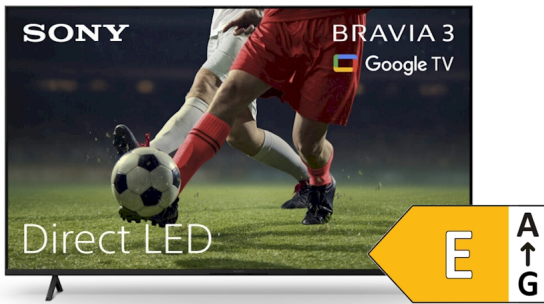

Sony 50" Bravia 3 - 4K - Google Smart Television (K50S38B.UKA 50)

SONY

Bravia 3

50" (126CM)

Sony's 50" Model in the 2025/26 range, it features the X1 picture processor once only found on its larger screen models. With the Google smart TV system on board, you are assured of the widest range of apps, both now and in the future.

- 4 HDMI Ports (left-hand side pointing left)

- Ethernet socket (Left-hand side) and Wi-Fi built in
- 2 USB Ports (Left-hand side, facing left)
- Optical Audio Output (Left-hand side, facing left)
- Aerial input (Left-hand side, facing left)
- Compatible with VESA wall mount brackets - 200w x 200h spacings
- Direct (Fig8) Mains input (Rear facing)