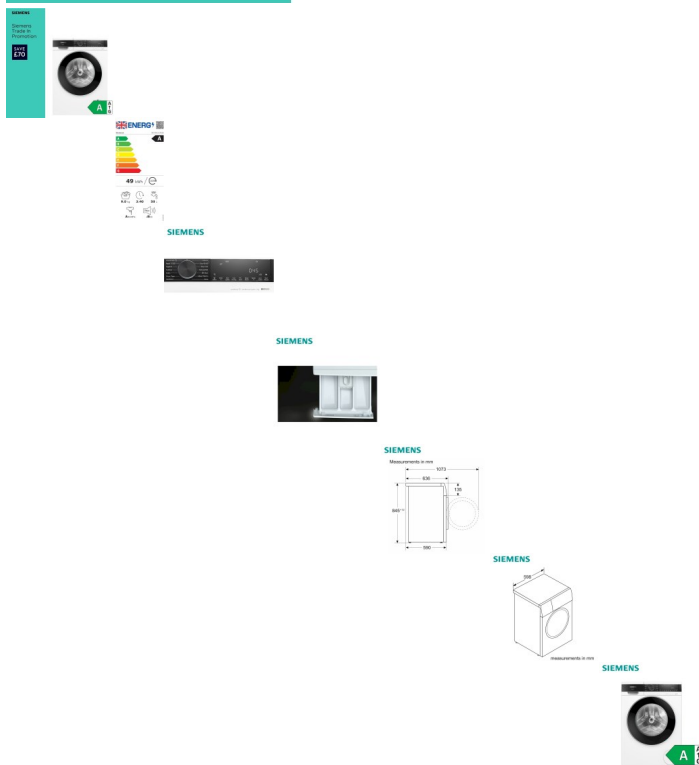

Siemens IQ500 9kg 1600 Washing Machine (White) (WG46G2Z4GB)

SIEMENS

Siemens
Trade In
Promotion

**SAVE
£70**

Featuring the latest drum design and best in class A energy rating when you use the Eco cycle, this 9kg well-made machine from Siemens offers 1600 spin speed.

Rating: Not Rated Yet

Price

Tooby's Price £700.00

[Ask a question about this product](#)

Manufacturer [Siemens](#)

Description

- 1600 spin
- 9 kg max load
- iQdrive: Brushless Motor
- Anti-Vibration Side Panels
- Wave Drum (Extra gentle on your clothes)
- Speed perfect option
- Touch button controls
- Large LED display
- Dimensions (H x W): 84.8 cm x 59.8 cm
- Appliance depth: 59.0 cm