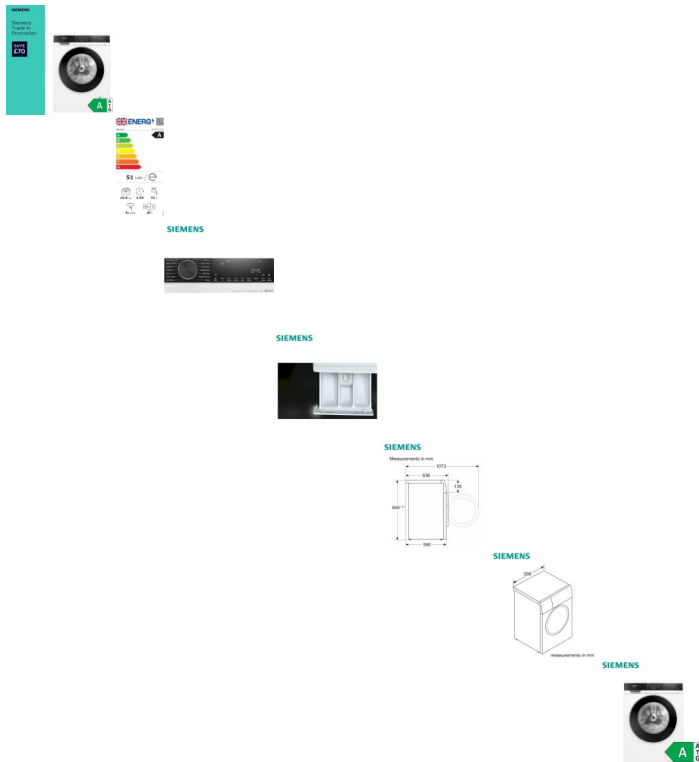

## Siemens IQ500 10kg 1600 Washing Machine (White) (WG56G2Z4GB)

**SIEMENS**

Siemens  
Trade In  
Promotion

**SAVE  
£70**

Step up to a bigger load with the Siemens washing machine featuring the latest drum design and best in class A energy rating when you use the Eco cycle, this 10kg well-made machine from Siemens offers 1600 spin speed.

Rating: Not Rated Yet

**Price**

Tooby's Price £730.00

[Ask a question about this product](#)

Manufacturer [Siemens](#)

Description

- 1600 spin
- 10 kg max load
- iQdrive: Brushless Motor
- Anti-Vibration Side Panels
- Wave Drum (Extra gentle on your clothes)
- Speed perfect option
- Touch button controls
- Large LED display
- Dimensions (H x W): 84.8 cm x 59.8 cm
- Appliance depth: 59.0 cm