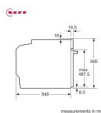

Graphite Built-in Slide&Hide® oven with fixed handle and fully retracting oven door, complete with a set of telescopic shelf runners.

Rating: Not Rated Yet

Price

Tooby's Price £730.00

[Ask a question about this product](#)

Manufacturer [NEFF](#)

Description