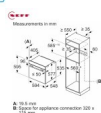

Graphite Built-in Slide&Hide® oven with fixed handle and fully retracting oven door, complete with a set of telescopic shelf runners.

Rating: Not Rated Yet

Price

Tooby's Price £730.00

[Ask a question about this product](#)

Manufacturer [NEFF](#)

Description