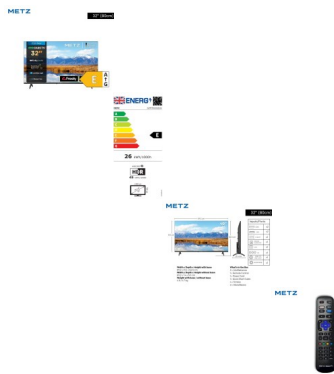

Metz 32" HD Ready - Smart Television (32MTF6000ZUK)

METZ

32" (80cm)

This compact 32" TV features Freely, TV over Wi-Fi so making it ideal for use as second TV in a room without an aerial feed. With the Roku smart TV system built in it also offers a generous range of internet TV services. If you want to keep things simple it also features a 'non' smart mode. If you connect the TV to an Aerial and you don't connect the TV to the Internet it disables all the smart features and buttons.

Rating: Not Rated Yet

Price

Tooby's Price £159.00

[Ask a question about this product](#)

Manufacturer [Metz](#)

Description

- HD Resolution (768 x 1366)
- 50hz Native screen refresh rate
- Freeview HD Tuner
- Roku Smart TV platform (Free registration with Roku required before use)
- Non-smart mode
- Freely live TV via the internet service

- 2 HDMI Ports (Left-hand side)
- Ethernet socket (Left-hand side) and Wi-Fi built in
- 2 USB Ports (left-hand side)
- Optical Audio Output (Left-hand side)
- Aerial input (Left-hand side)
- Headphone output (Left facing)
- Analogue video and audio in (Rear facing) (Leads required, not supplied)
- Compatible with VESA wall mount brackets - 200w x 100h spacings
- Detachable Fig8 Mains input (right-hand side)
- Dimensions (mm) - 718(W) x 214(D) x 476(H) mm – including the feet
- Dimensions - 718(W) x 68 (D) x 427(H) mm – excluding the feet
- Footprint of the TV, 625(w) 214(d)

Made in China
Added 080426

Please note:

Smart functions require a wired or wireless internet connection of at least 3mbps for SD playback, at least 8mps for HD playback and between 16 and 45mbps for UHD playback depending on the content provider