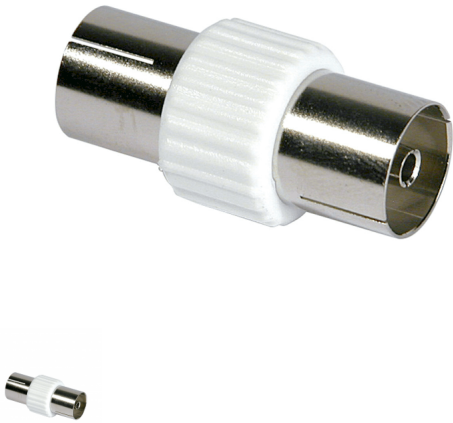

Female to Female Coaxial Coupler

Standard type female coaxial coupler. Typically used to extend a coaxial cable, or convert a male plug to female. (Sold loose in singles)

Rating: Not Rated Yet

Price

Tooby's Price £1.00

[Ask a question about this product](#)

Manufacturer [Generic Brand](#)

Description

- Female to female coax type coupler
- Standard 75ohm specification
- Made for use with standard male coax plugs
- Push fit
- Internal use only
- Actual design may vary depending on availability