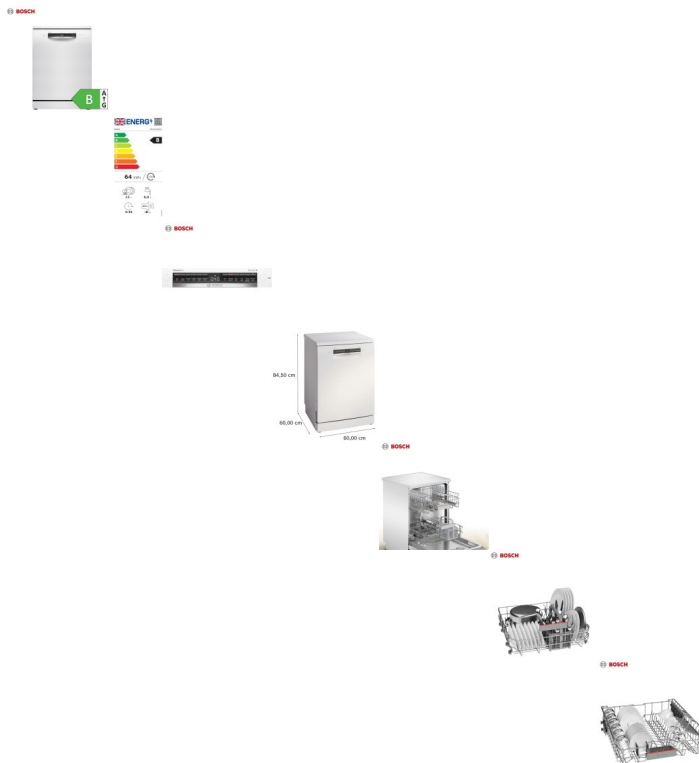

## Bosch 60cm Serie4 Dishwasher (SMS4EKW06G)

One of our best-selling dishwashers, this serie4 model from Bosch has a full stainless steel tub and has a good choice of programs ranging from a quick wash to a very economical 50 °C cycle.

Rating: Not Rated Yet

**Price**

Tooby's Price £520.00

[Ask a question about this product](#)

Manufacturer [Bosch](#)

Description

- Capacity: 14 Place Settings
- Conventional lower level cutlery basket
- 5 programmes: Intensive (70 °C), Auto (45 - 65 °C), Express (65 °C), Silence (50 °C), Eco (50 °C)
- 4 special options: Vario Speed+, Machine care, Extra dry, Half load
- Height adjustable top basket
- Plate and cup racks are foldable
- Timer Delay: 1–24 hours
- Leak Protection system
- Full stainless interior body
- Dimensions (mm): 845(h) x 600(w) x 600(d)