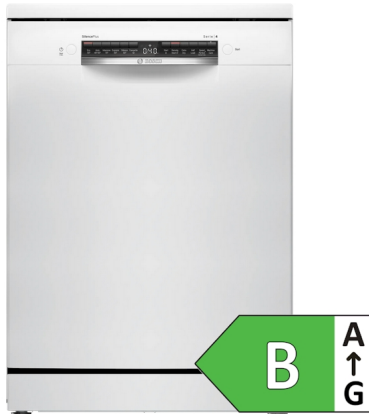

## Bosch 60cm Serie4 Dishwasher (SMS4EKW06G)

One of our best-selling dishwashers, this serie4 model from Bosch has a full stainless steel tub and has a good choice of programs ranging from a quick wash to a very economical 50 °C cycle.

Rating: Not Rated Yet

**Price**

Tooby's Price £520.00

[Ask a question about this product](#)

Manufacturer [Bosch](#)

Description

- Capacity: 14 Place Settings
- Conventional lower level cutlery basket
- 5 programmes: Intensive (70 °C), Auto (45 - 65 °C), Express (65 °C), Silence (50 °C), Eco (50 °C)
- 4 special options: Vario Speed+, Machine care, Extra dry, Half load
- Height adjustable top basket
- Plate and cup racks are foldable
- Timer Delay: 1–24 hours
- Leak Protection system
- Full stainless interior body
- Dimensions (mm): 845(h) x 600(w) x 600(d)