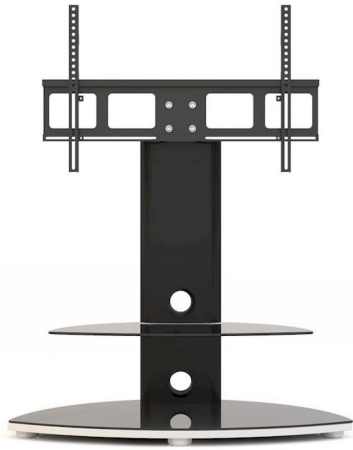

## Alphason Osmium 80cm (OSMB800/2-S)

alphason

TV Stand with built in swivel bracket

Rating: Not Rated Yet

**Price**

Tooby's Price £195.00

[Ask a question about this product](#)

Manufacturer [Alphason Designs](#)

### Description

Cleverly used the wall mounting points on the TV to support the screen, giving a neat compact look

- Swivel bracket
- Floating shelf
- Cable management
- Width 800 mm
- Height 1065 mm
- Depth 450 mm